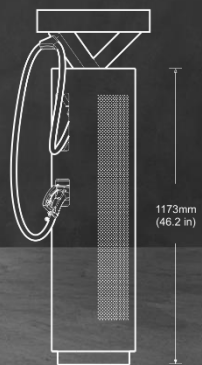

FEATURES

30kW Modular Power Converters for higher redundancy